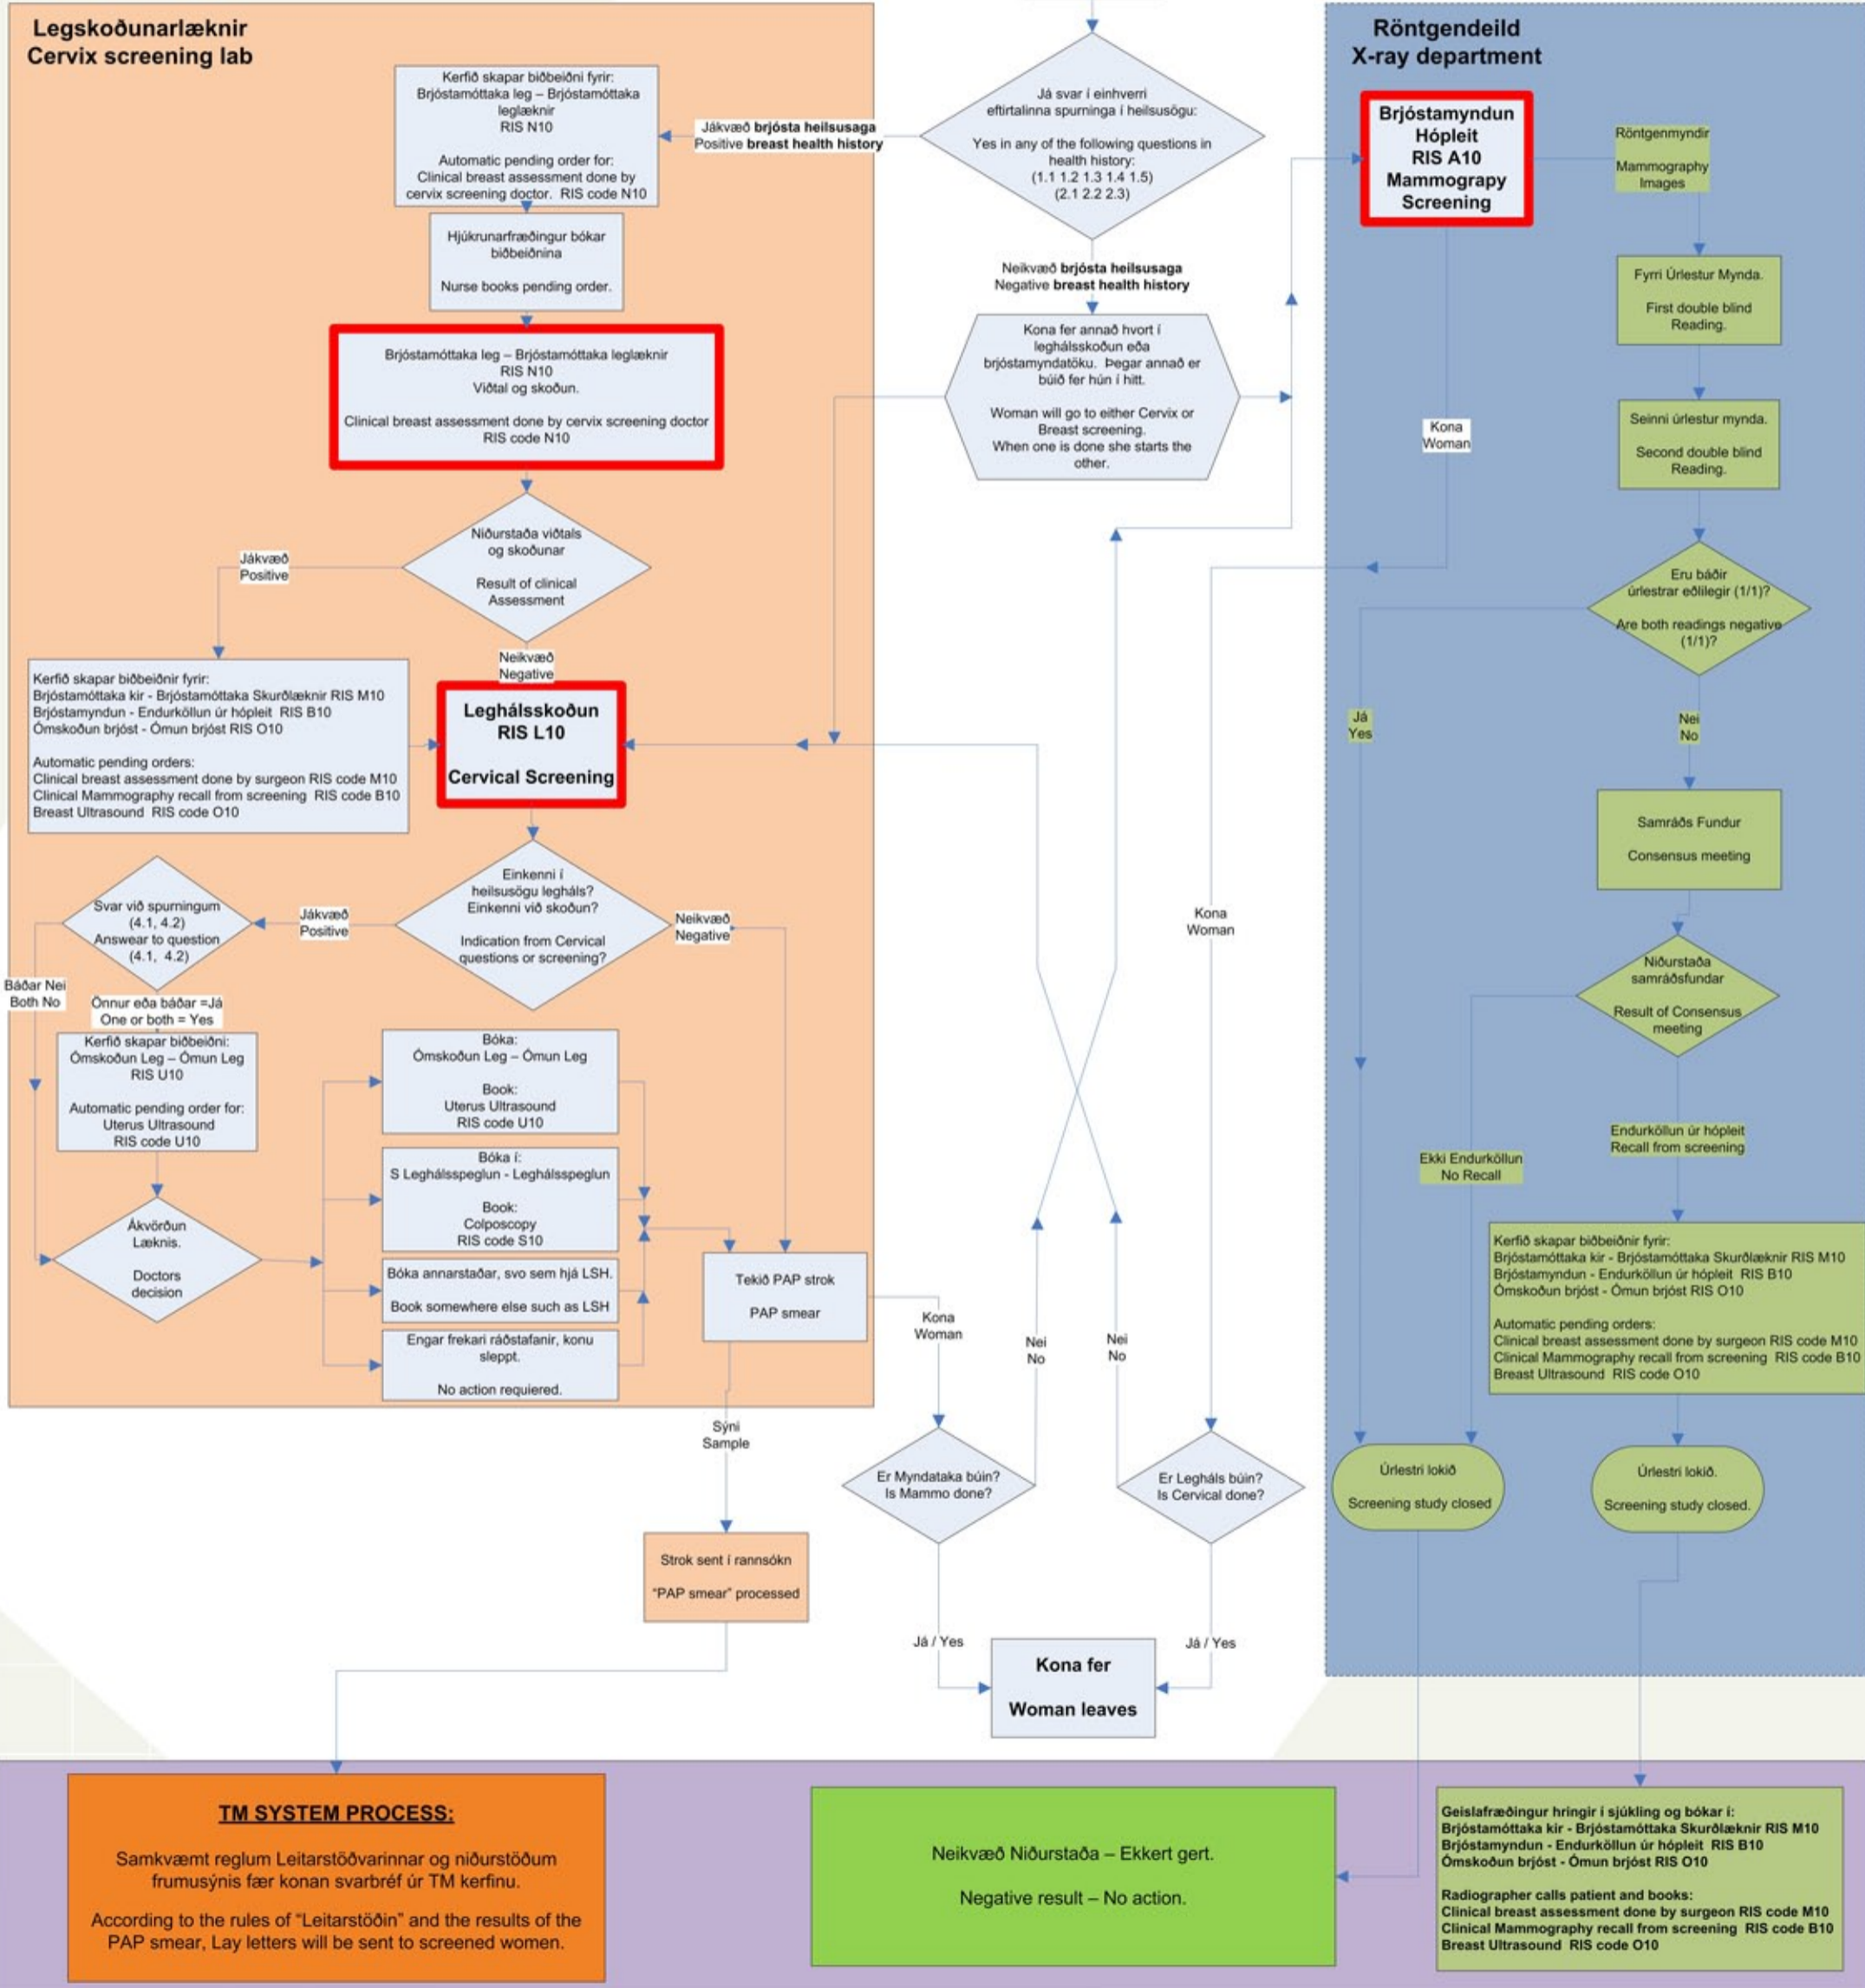

Hópleit Brjosta og Legháls

A10 & L10 A10 & L30

Breast and Cervix cancer screening

Please note:
Designed to be printed in color
on paper size A3.

This page was last modified
22 sept 2008

ICS Digital
Viktor Sighvatsson
Þorsteinn Jóhannesson
Version : ICS_Digital_5.21.vsd